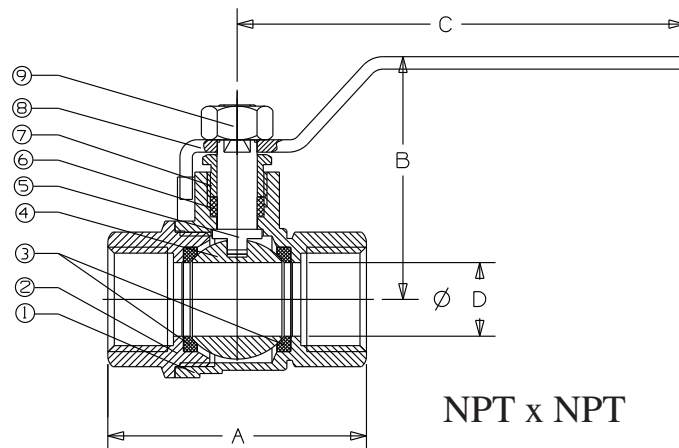

Isolation Valves

- 1/4" Brass Ball Valve (threaded)
- PTFE Ball Seat
- Chrome Plated Brass Ball
- Brass Stem
- Fluorocarbon O-ring
- PTFE Stem Packing
- Brass Packing Nut / Steel Handle

Threaded

Subject to Change without notice